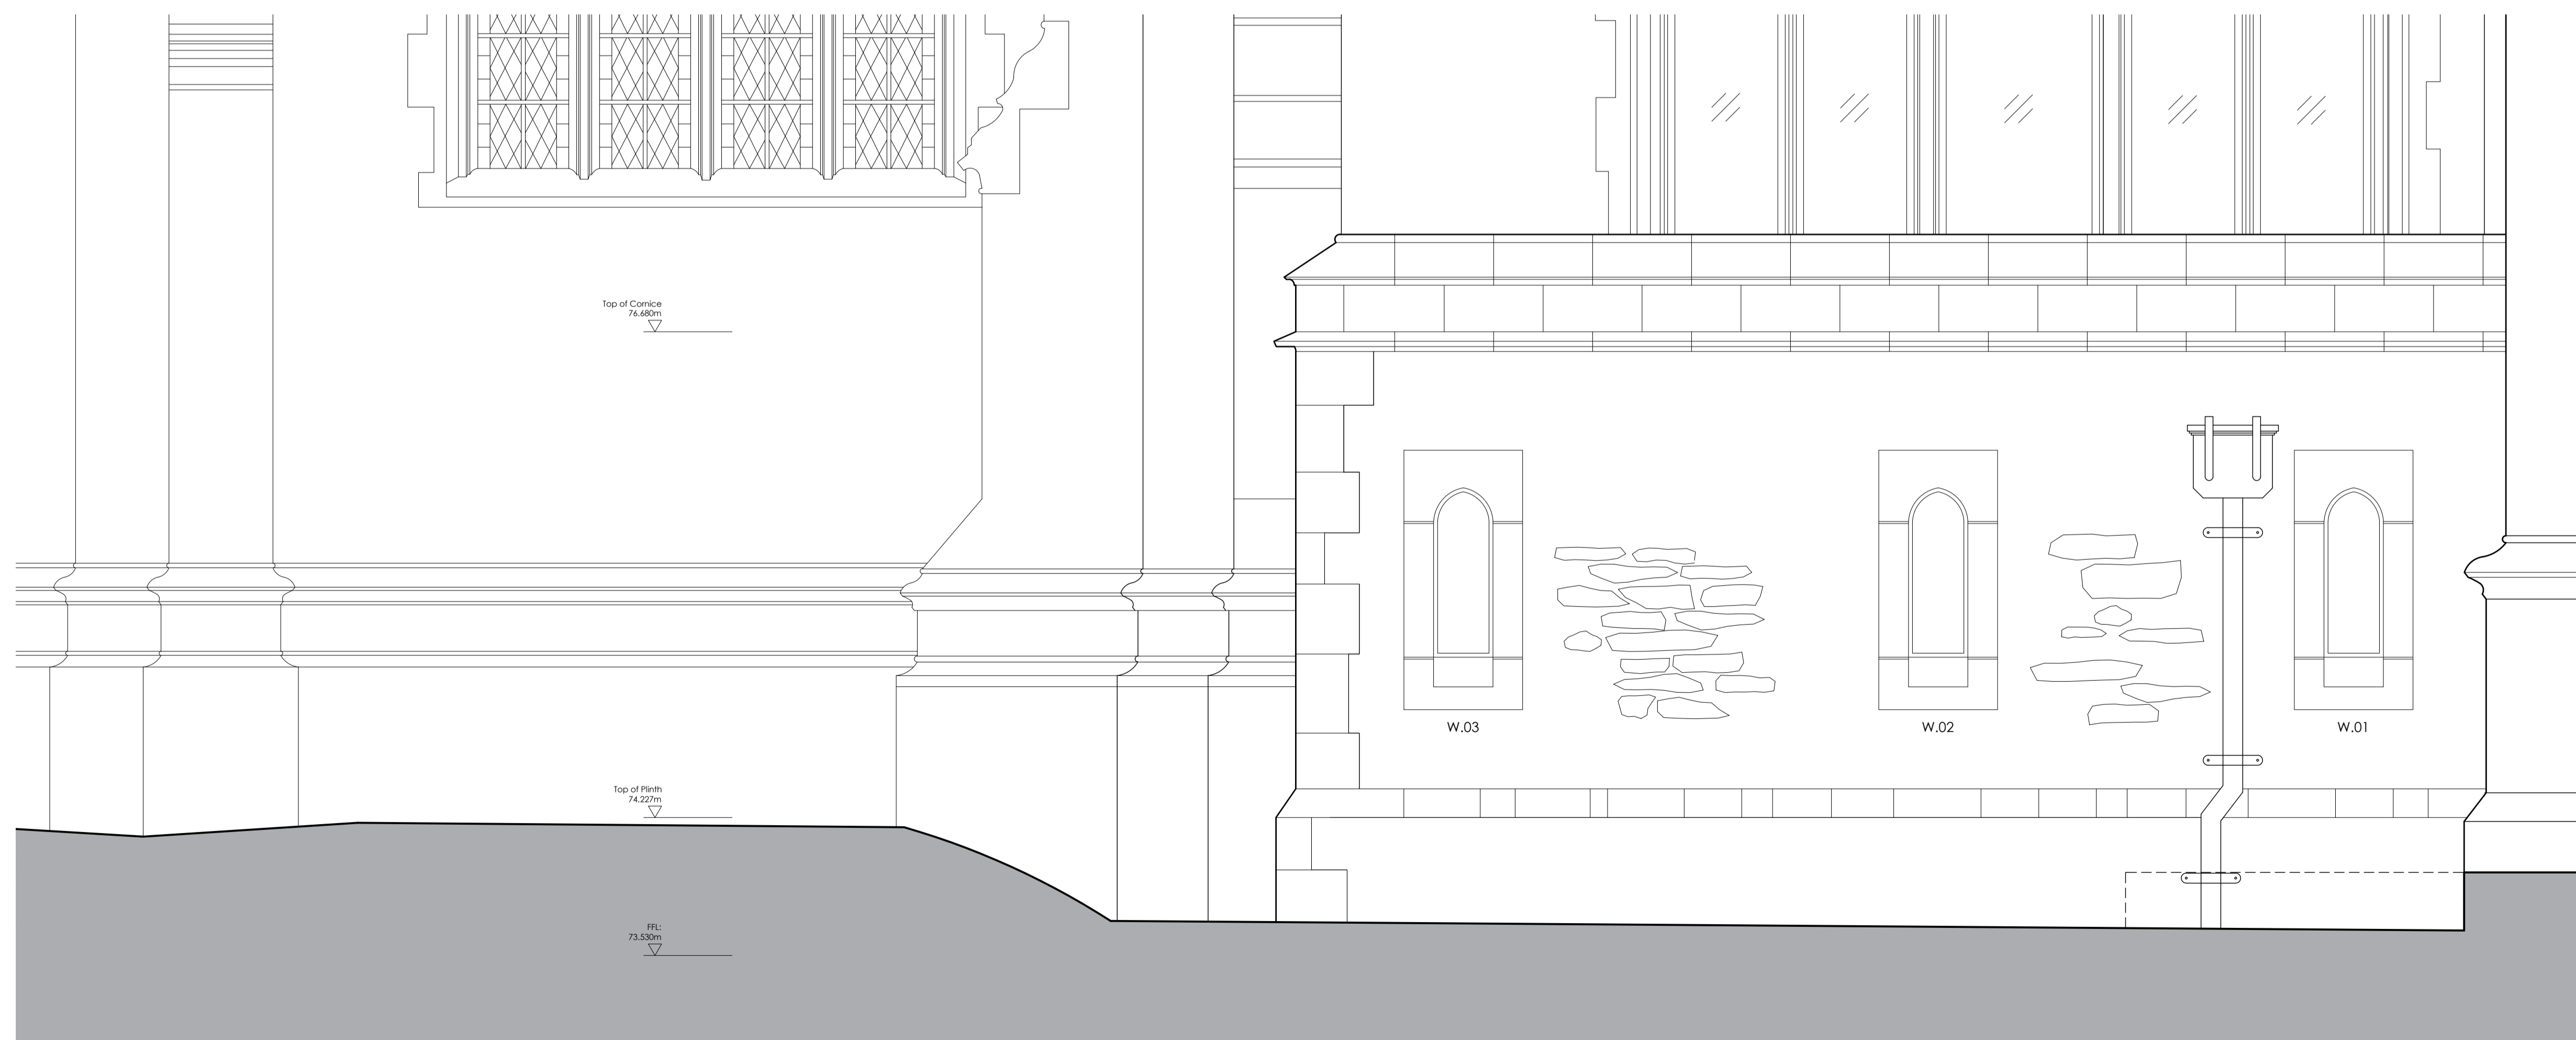

North Elevation | Scale 1:20

West Elevation | Scale 1:20

Revision | Date | Initials | Notes
 Project: TIVERTON St Peter

Title: Extension | Elevations As Proposed

Stage: FOR APPROVAL

benjamin + beauchamp
 architecture design conservation
 the borough studios, the borough,
 wedmore, somerset BS28 4EB
 T 01934 713313 F 01934 713314

Drawn by: JLB Date: 24/01/20 Scale: 1:20 at A1

Drawing No: 0552.WD.020